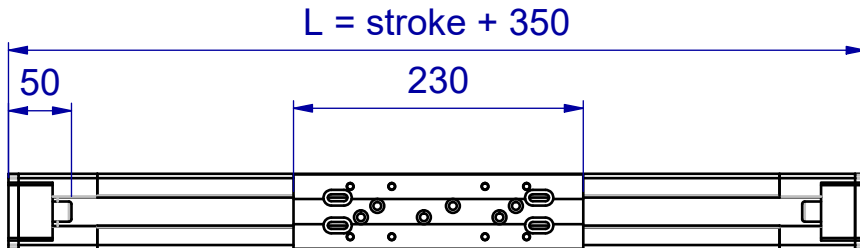

LT60S-TR-S15D-L

Ø14 with keyway

T-Slots for M5 nuts