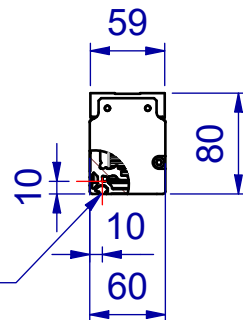

LT60S-TR-S15D-L

Ø14 with keyway

T-Slots for M5 nuts