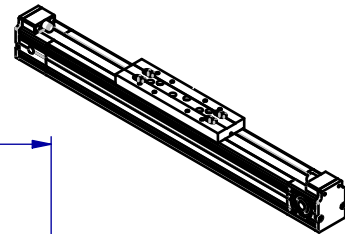

LT60S-TR-S15D-L

Ø14 with keyway

T-Slots for M5 nuts