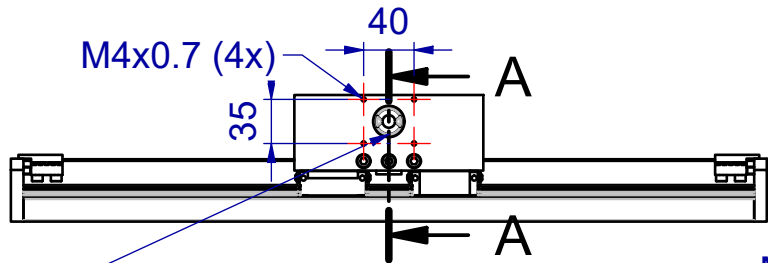

T-slot for M5

Connection for Rotex GS9